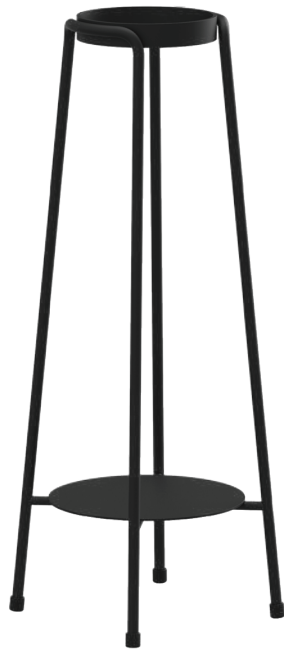

The stand is created in a simple design and functions as a natural extension of all SACKit Accessories with Ø14 Accessory Fit, which can all be placed in the stand. Patio Accessory Stand elevates your SACKit Accessories and brings your outdoor area to a new level of aesthetic.

Customized & waterproof cover available

Solid metal

Designed in Denmark
by Steffensen & Würtz

Patio Accessory Stand - Ø14
Item no. 8583602
Size: 30 x 30 x 65 cm

Patio Accessory Stand - Ø22
Item no. 8583602
Size: 30 x 30 x 65 cm

These SACKit Accessories and the Patio Accessory Stands
are customized to fit each other perfectly.

WINE COOLER - Ø14 & WINE BUCKET - Ø22

USE IT BOTH OUTSIDE AND INSIDE

A good bottle of wine deserves the right wine cooler as a companion. This timeless wine cooler gives you the possibility to enjoy your wine without compromising aesthetics.