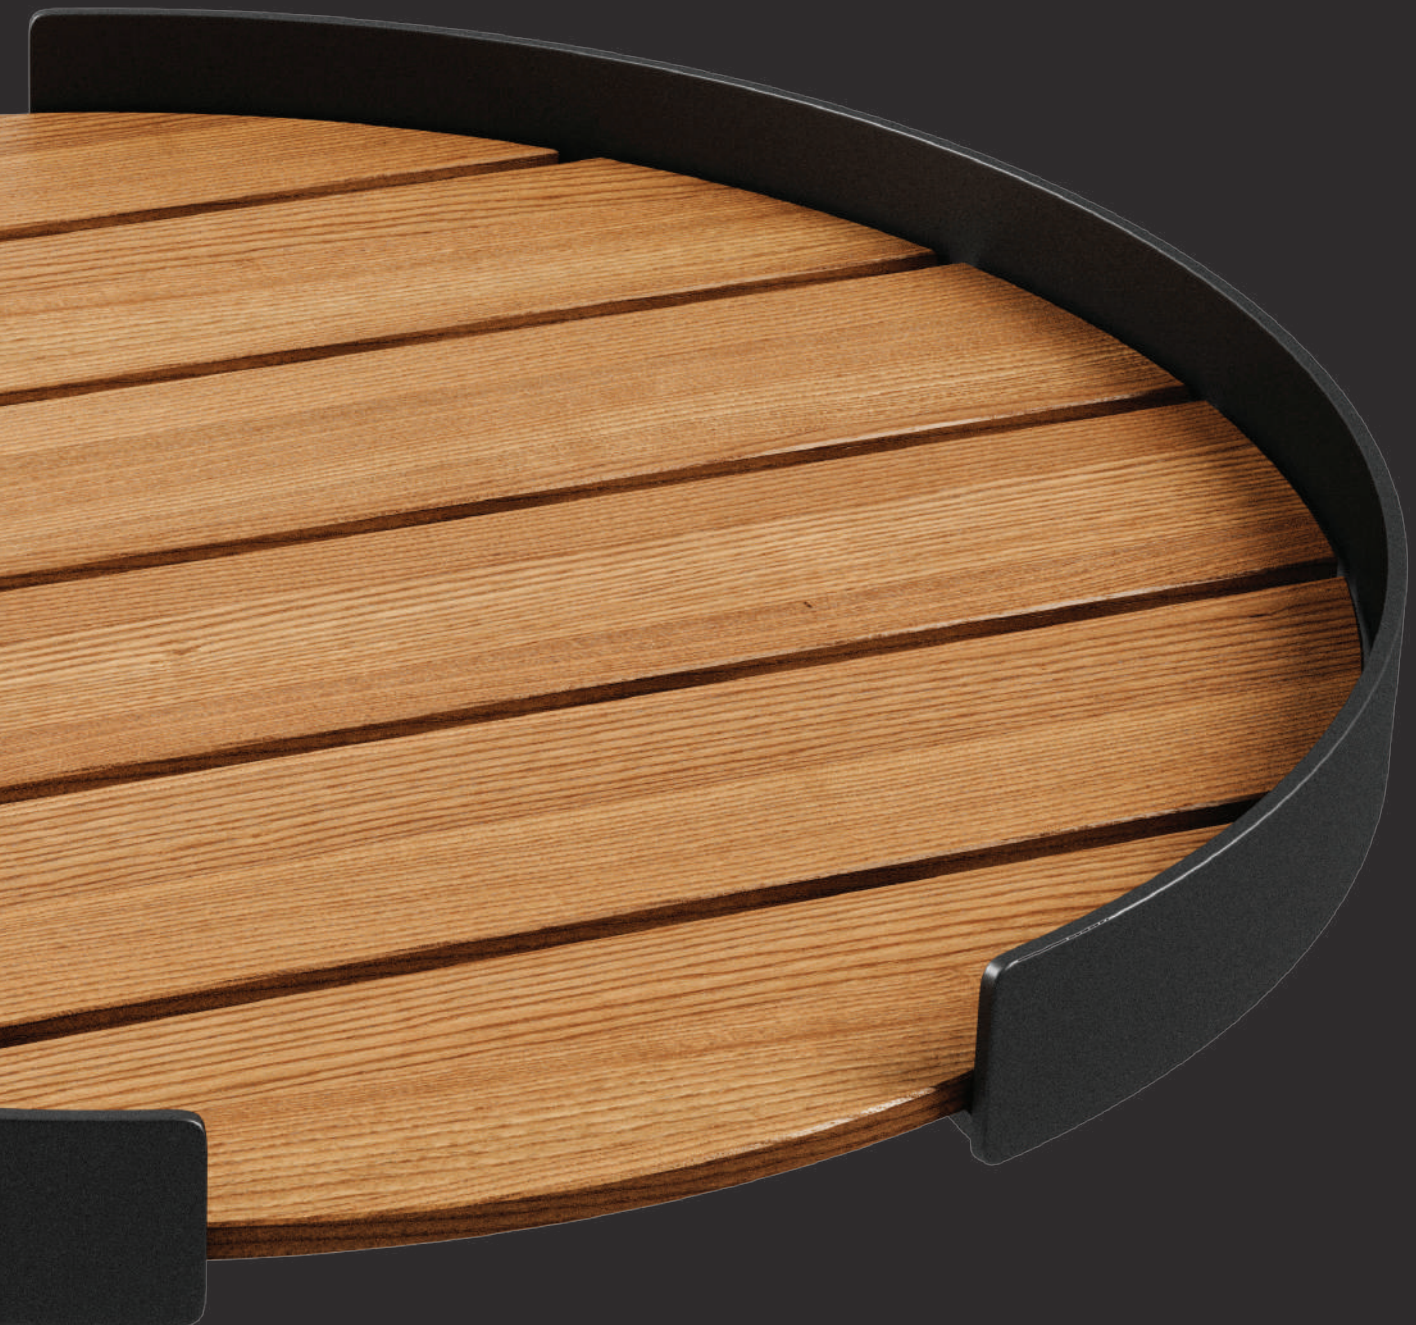

PATIO SERVING TRAY

MULTIFUNCTIONAL OUTDOOR TRAY

You get much more than just a tray! You get a multifunctional product made in solid wood and powder coated aluminum frame. The beautiful structure of the wood and the Nordic feel of the design gives the tray a classic look that fits the modern home perfectly. Bring the tray anywhere – to the porch, the garden or the living room.

Solid wood

Water resistant

Durable

Customized for SACKit Poufs
& Serving Tables