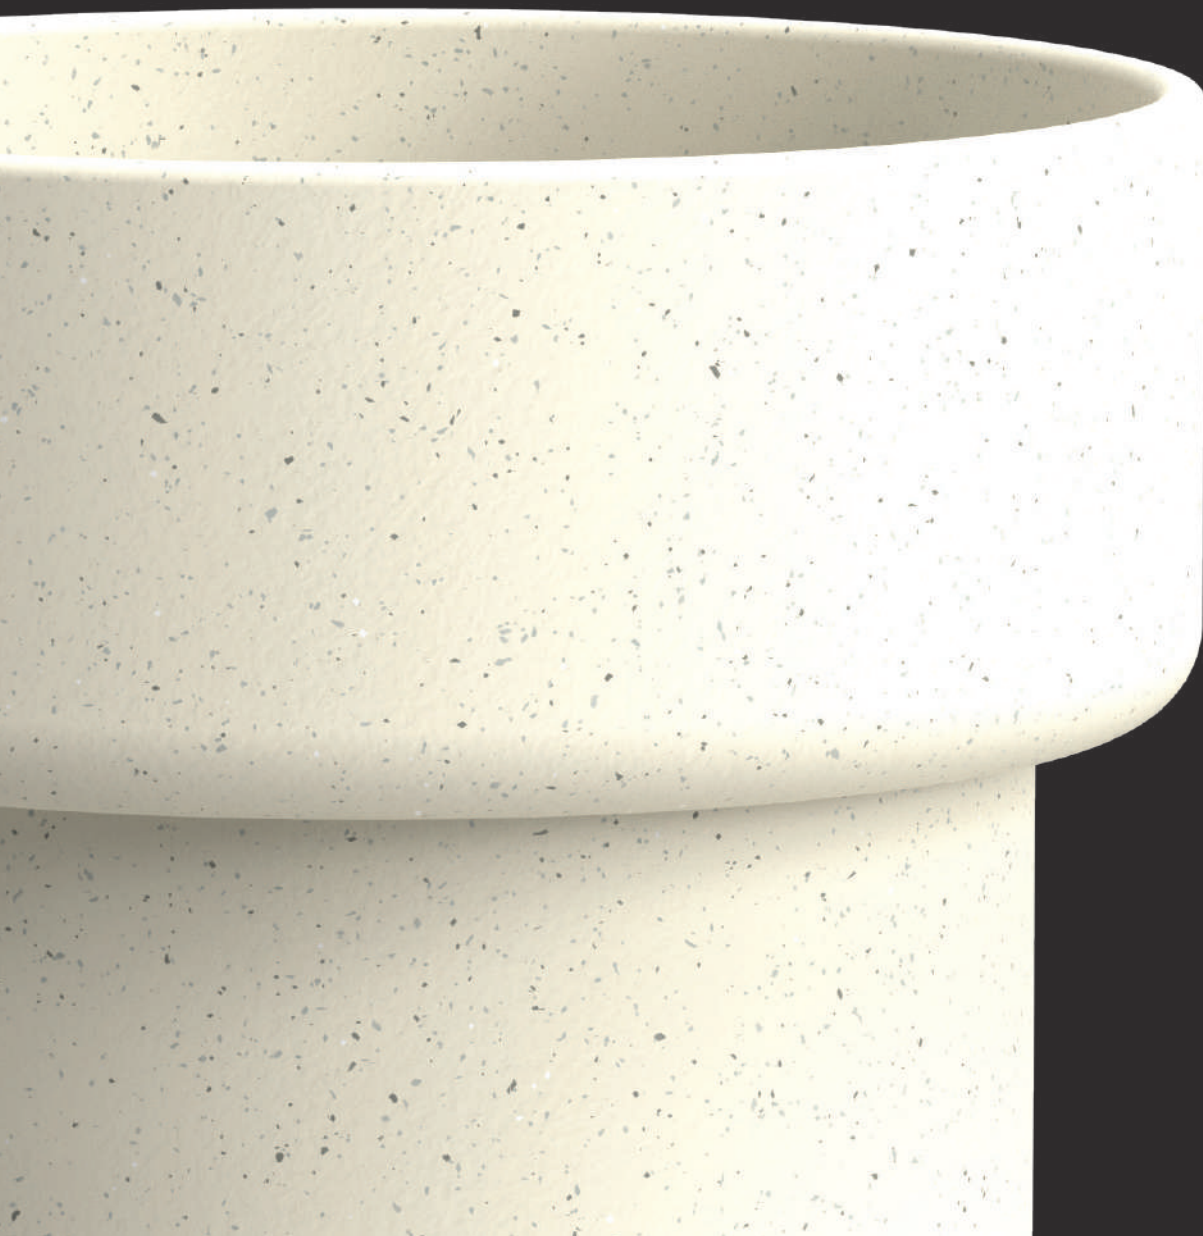

FLOWER POT - Ø14

RUSTIC AND REFINED

SACKit Flower Pot is made of concrete with a terrazzo look, which creates a rustic yet refined expression. The Terrazzo look makes every flower pot unique and creates color patterns on the surface that varies from pot to pot.

Use the pots outside during the summer and let the plants thrive inside during the winter. The SACKit Flower Pots are waterproof and designed for an outdoor life but can't handle frost. So remember to bring them inside during the winter and let them lighten up your living room or your kitchen.

Ø14 Accessory Fit

Concrete

Designed in Denmark
by Steffensen & Würtz