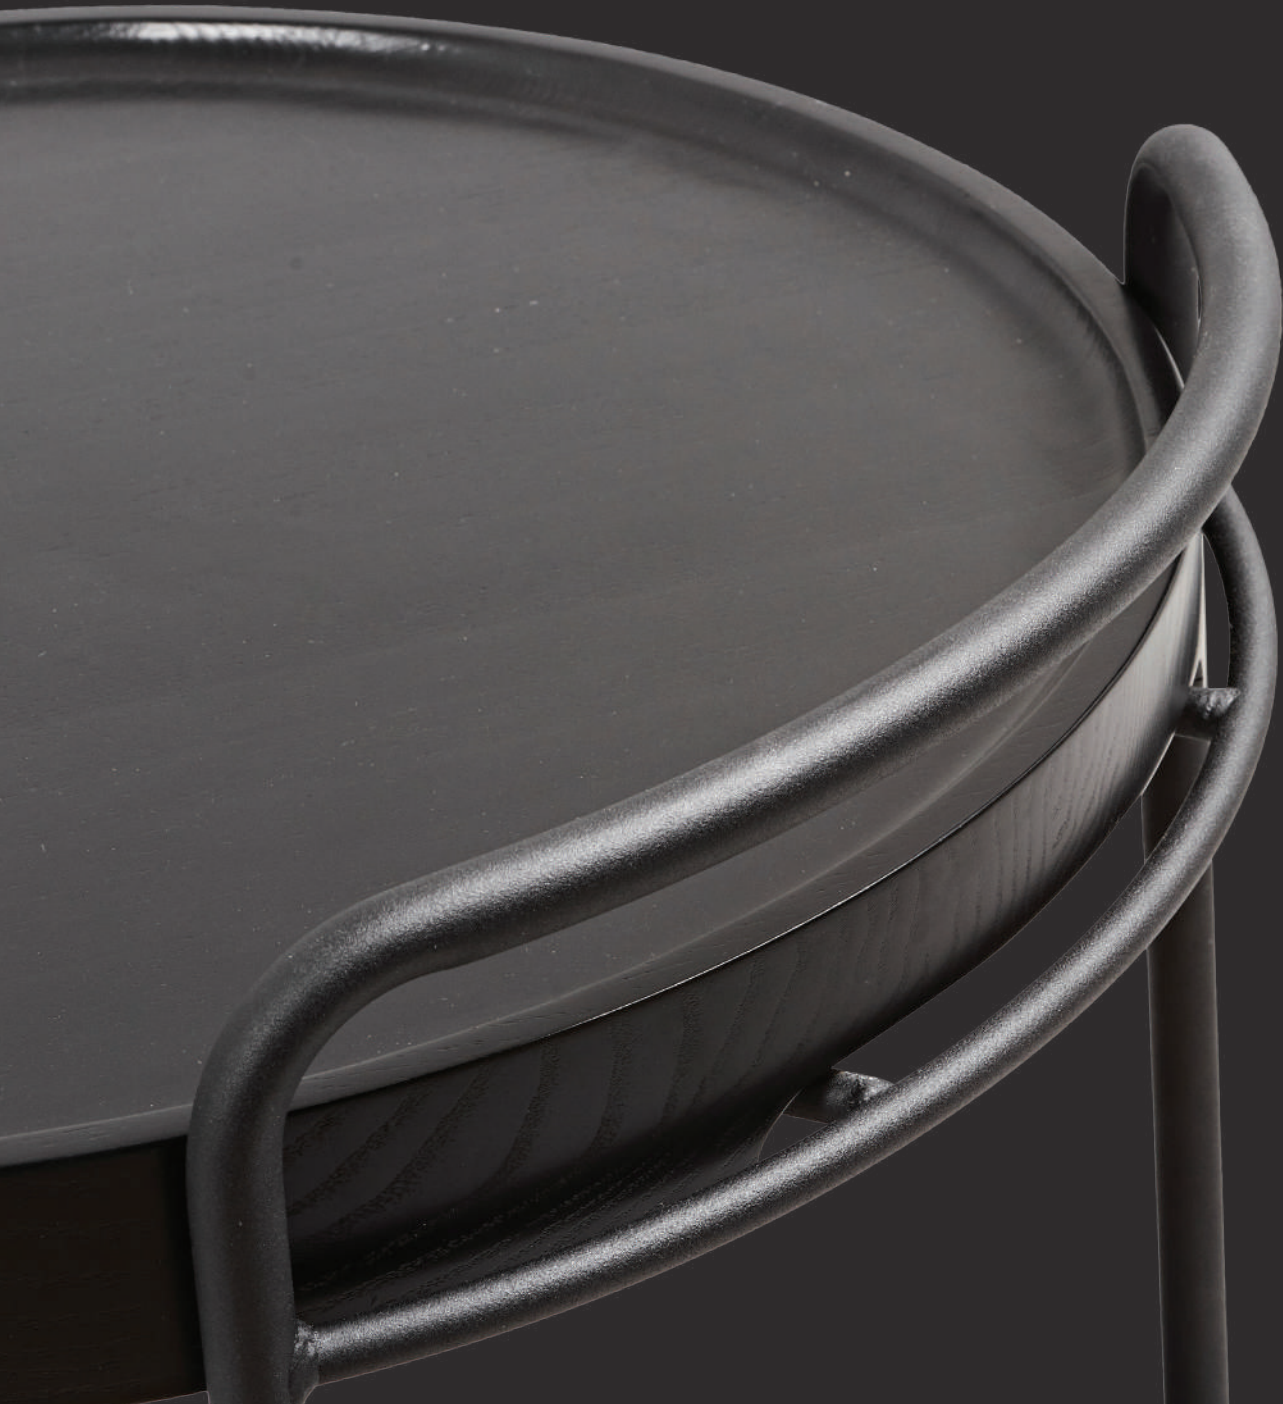

SERVING TABLE

SERVE IN STYLE

Add true wow-factor to your home with the exclusive SACKit tray table. The SACKit Serving Table allows you to serve in style – your favorite cocktails, a piece of delicious cake or fresh fruits? It's up to you. Use the tray table as a portable bar table, a side table or together with your Lounge chair.

SACKit Serving Table and SACKit Serving Trays are made for each other. These two products are customized to fit each other perfectly. The trays are available in three types of wood. Each tray will add a distinctive look and style to your décor. Choose the combination, you love the most.

Solid metal

Customized for SACKit Serving Tray

Designed in Denmark
by Steffensen & Würtz