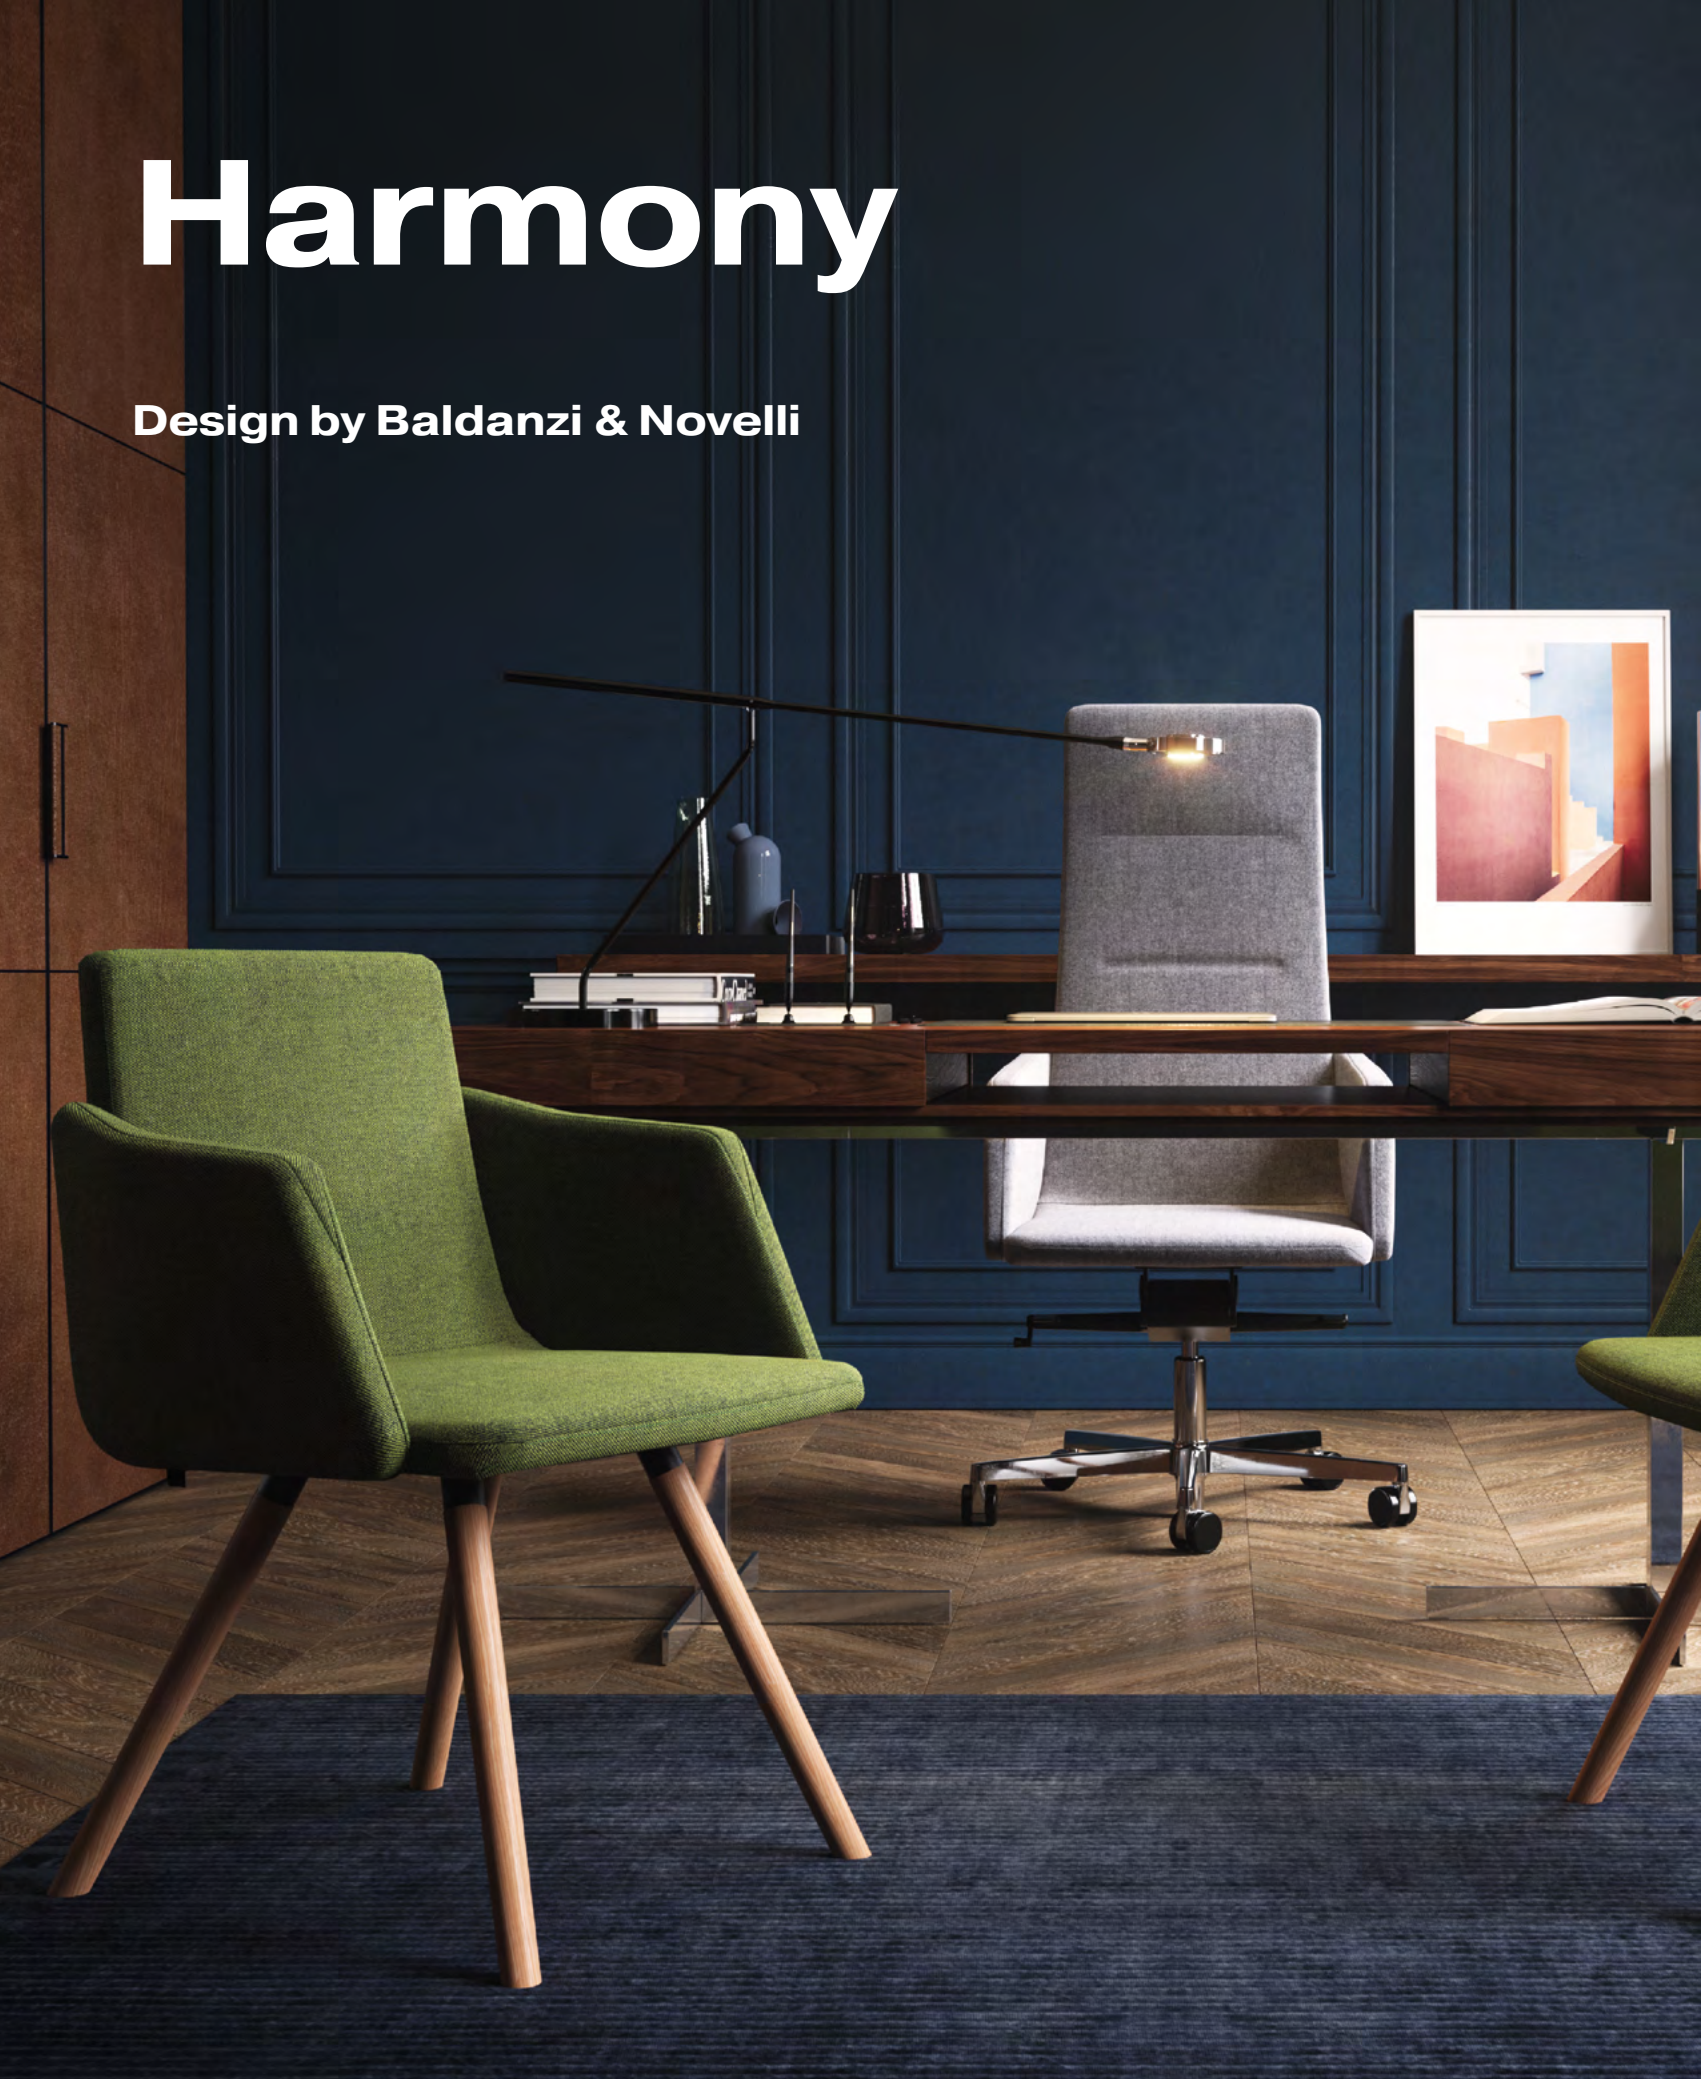

Harmony

Design by Baldanzi & Novelli